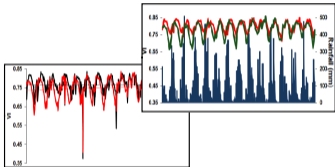

VEGETATION TRENDS IN A PROTECTED AREA OF THE BRAZILIAN ATLANTIC FOREST

Remote Sensing Data

2001 to 2014

Trends Analysis

Patterns of vegetation behavior